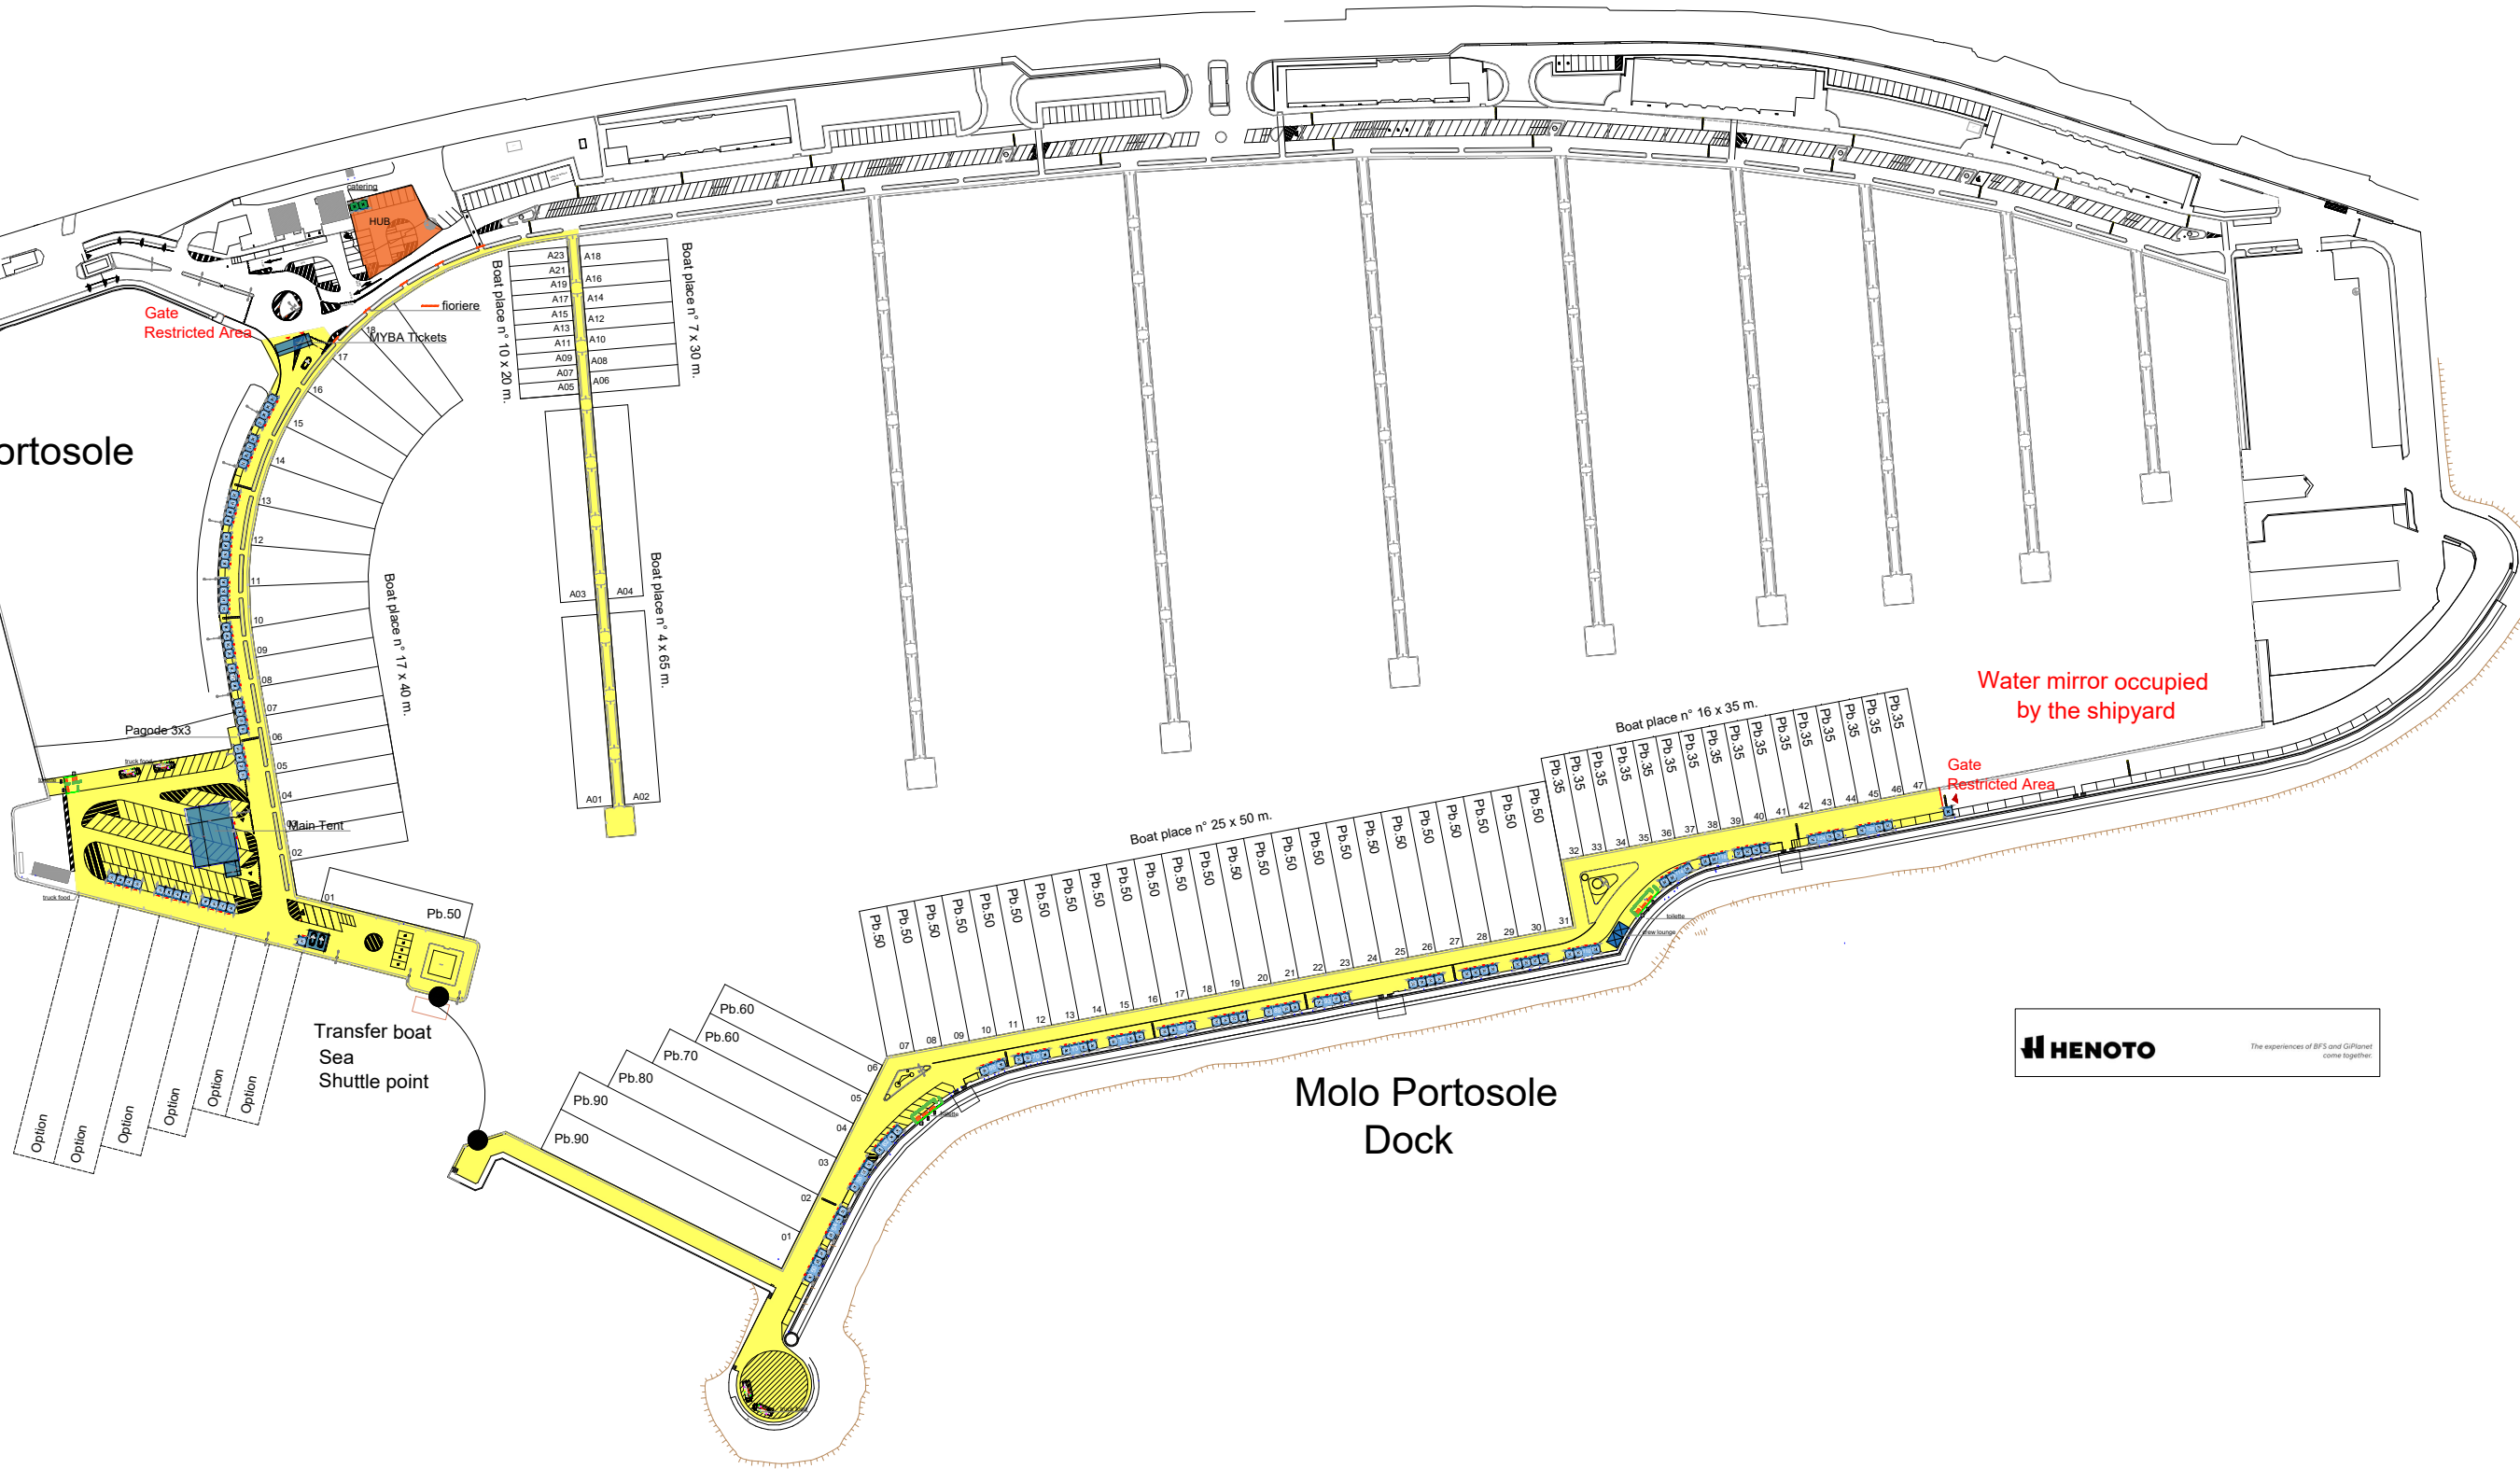

Darsena Portosole Dock

Water mirror occupied by the shipyard

Molo Portosole Dock