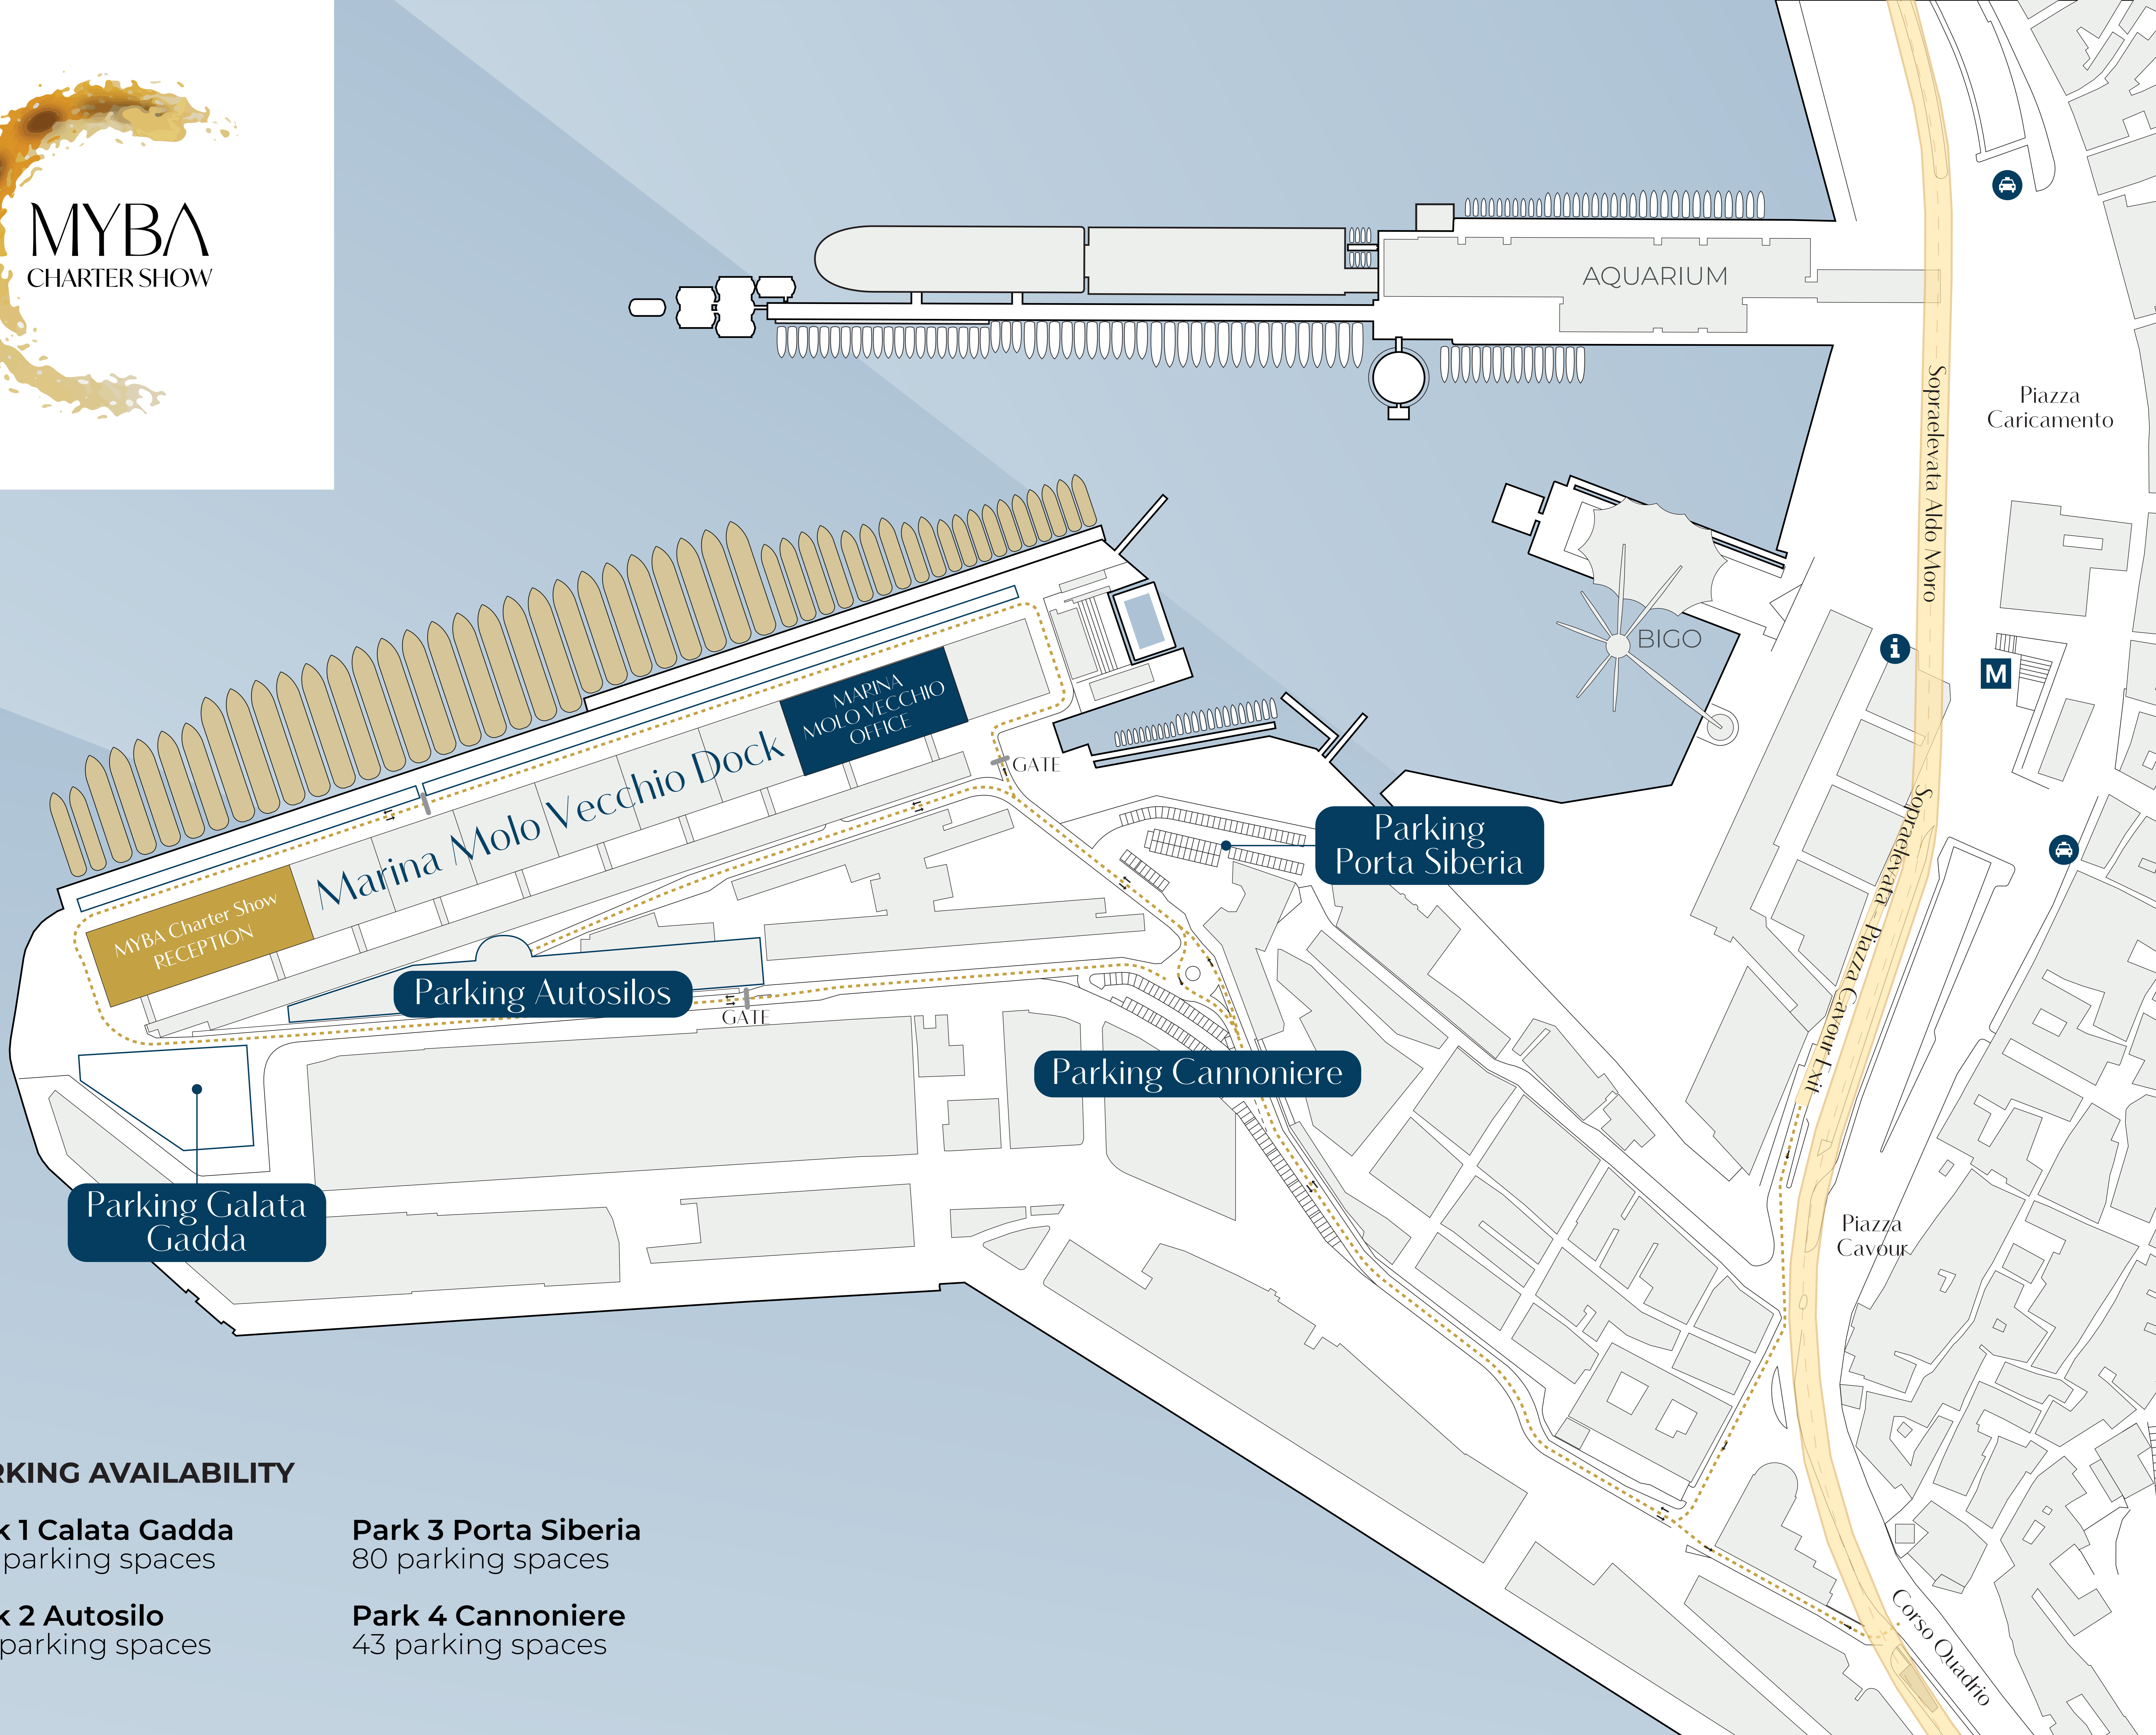

MYBA
CHARTER SHOW

PARKING AVAILABILITY

Park 1 Calata Gadda
260 parking spaces

Park 2 Autosilo
323 parking spaces

Park 3 Porta Siberia
80 parking spaces

Park 4 Cannoniere
43 parking spaces